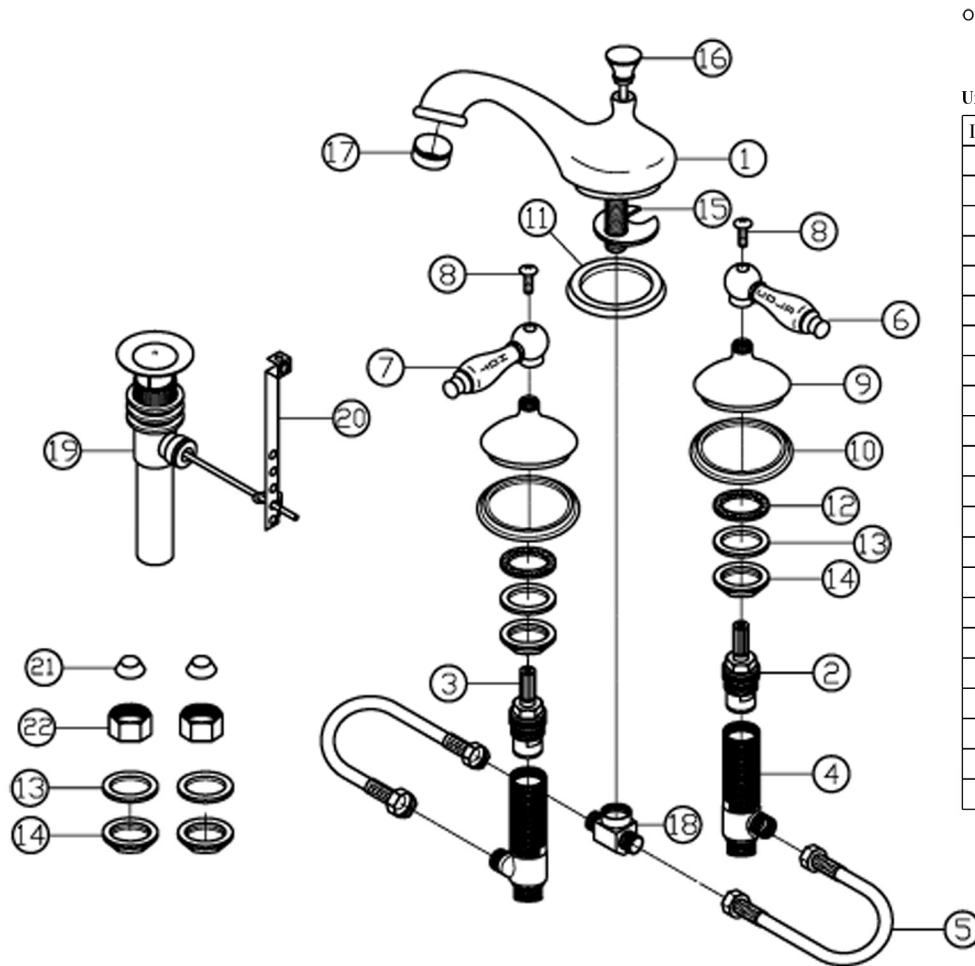

## Bathroom Sink Faucet

Part No:124-WS2-PL

Unpack and check all the parts, and read the instructions.

ITEM	PART NO.	DESCRIPTION	QTY	NOTES
01	615L-01	FAUCET BODY	1	
02	615L-02	COLD STEM	1	BLUE RUBBER
03	615L-03	HOT STEM	1	RED RUBBER
04	615L-04	NIPPLE	2	
05	615L-05	HOSE	2	
06	615L-06	COLD HANDLE	1	
07	615L-07	HOT HANDLE	1	
08	615L-08	SCREW	2	
09	615L-09	BELL NUT	2	
10	615L-10	BRASS FLANGE	2	
11	615L-11	BRASS FLANGE FOR BODY	1	
12	615L-12	RUBBER WASHER	2	
13	615L-13	WASHER	4	
14	615L-14	LOCK NUT	4	
15	615L-15	BRASS WASHER	1	
16	615L-16	BRASS ROD	1	
17	615L-17	AREATOR	1	
18	615L-18	TEE	1	
19	615L-19	POP UP	1	
20	615L-20	PART FOR POP UP	1	
21	615L-21	CONE WASHER	2	
22	615L-22	NUT	2	

Note: Rough-in dimensions may vary +/- 1/2" and are subject to change. No responsibility is assumed by Maidstone.