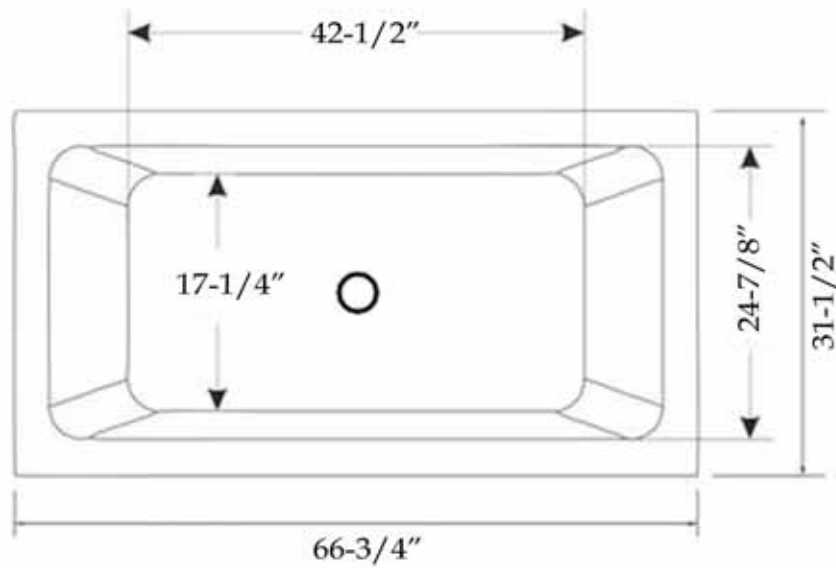

MAIDSTONE

www.MaidstoneSupply.com

Double End Freestanding Tub

Part No: 22019

Empty Weight (LBS): 90

Contact Maidstone for additional information and specifications. For complete warranty information and a list of dealers visit www.MaidstoneSupply.com. All products and specifications are subject to change without notice. Maidstone is not responsible for typographical and/or dimensional errors. Typographical errors are subject to correction.

Note: Rough-in dimensions may vary +/- 1/2" and are subject to change. No responsibility is assumed by Maidstone.