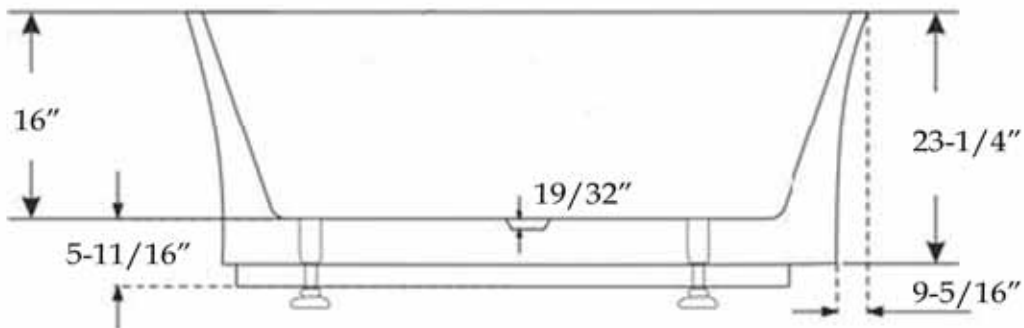

MAIDSTONE

www.MaidstoneSupply.com

Double End Freestanding Tub

Part No: 22019

Empty Weight (LBS): 90

Contact Maidstone for additional information and specifications. For complete warranty information and a list of dealers visit www.MaidstoneSupply.com. All products and specifications are subject to change without notice. Maidstone is not responsible for typographical and/or dimensional errors. Typographical errors are subject to correction.

Note: Rough-in dimensions may vary +/- 1/2" and are subject to change. No responsibility is assumed by Maidstone.