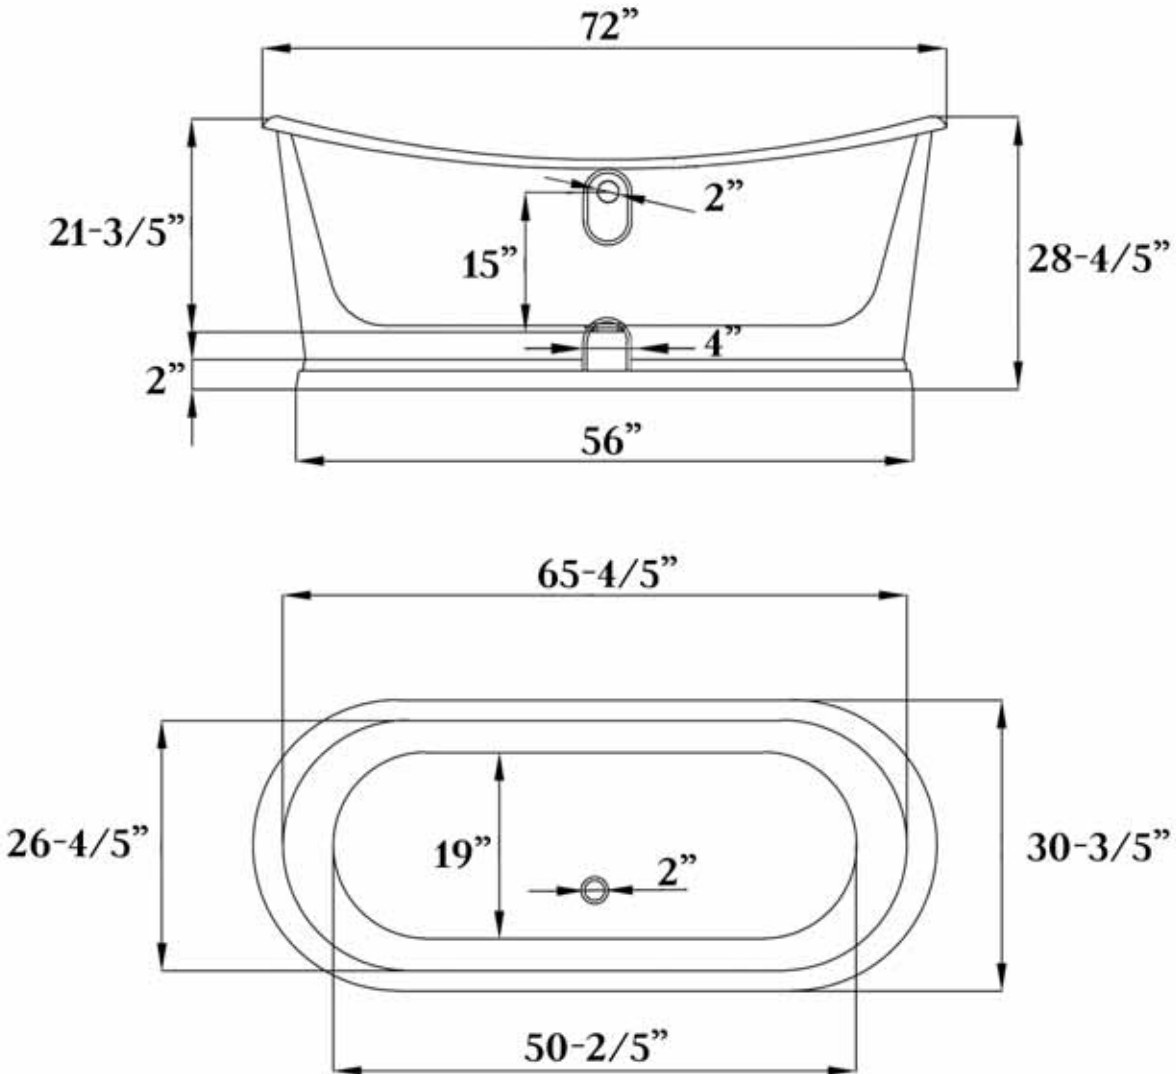

MAIDSTONE

www.MaidstoneSupply.com

Double End Skirted Tub

Part No: 2201RI

Empty (LB): 550

Filled (LB): 1122

Capacity (GAL): 69

Water Depth (IN): 15

Note: Rough-in dimensions may vary +/- 1/2" and are subject to change. No responsibility is assumed by Maidstone.